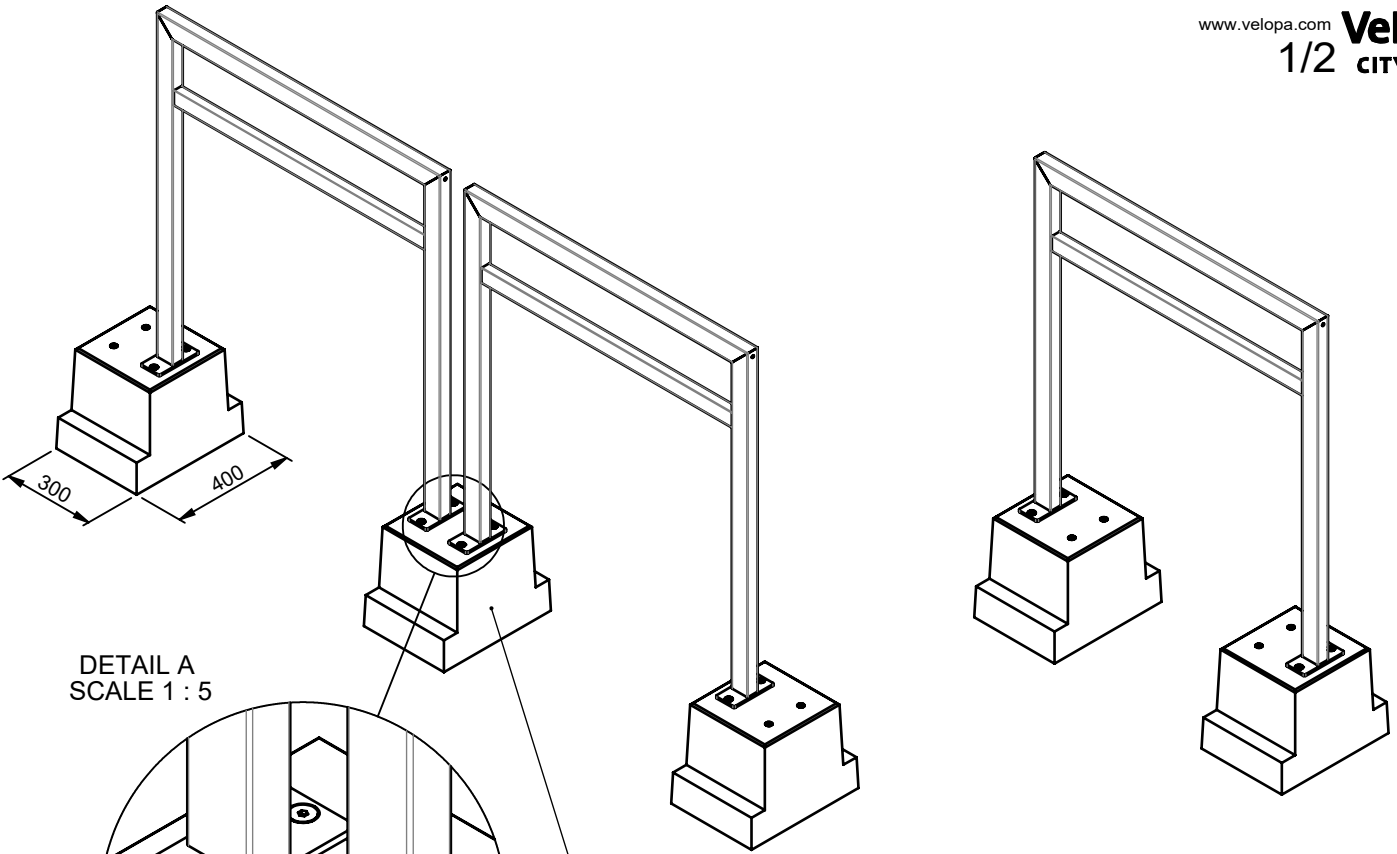

Scala Fence

MI-98710000

Art.no. Various

Bwinkels
rev.02. 21-10-2021
www.velopa.com

Concrete foot with 4 M10-tube inserts

M10x40 countersunk socket head screw

Scala fence - Around a corner

MI-98710000