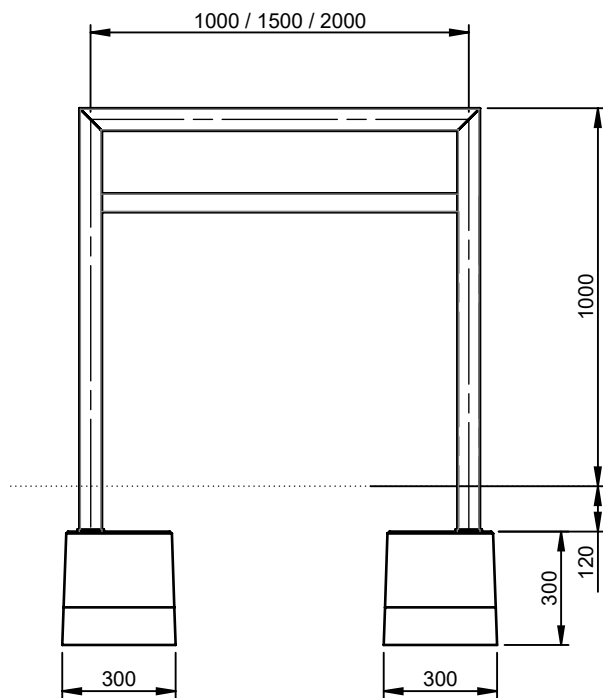

Scala Fence

MI-98710000

Art.no. Various

Bwinkels
rev.02. 21-10-2021
www.velopa.com

Concrete foot with 4 M10-tube inserts

M10x40 countersunk socket head screw

Scala fence - Around a corner

MI-98710000